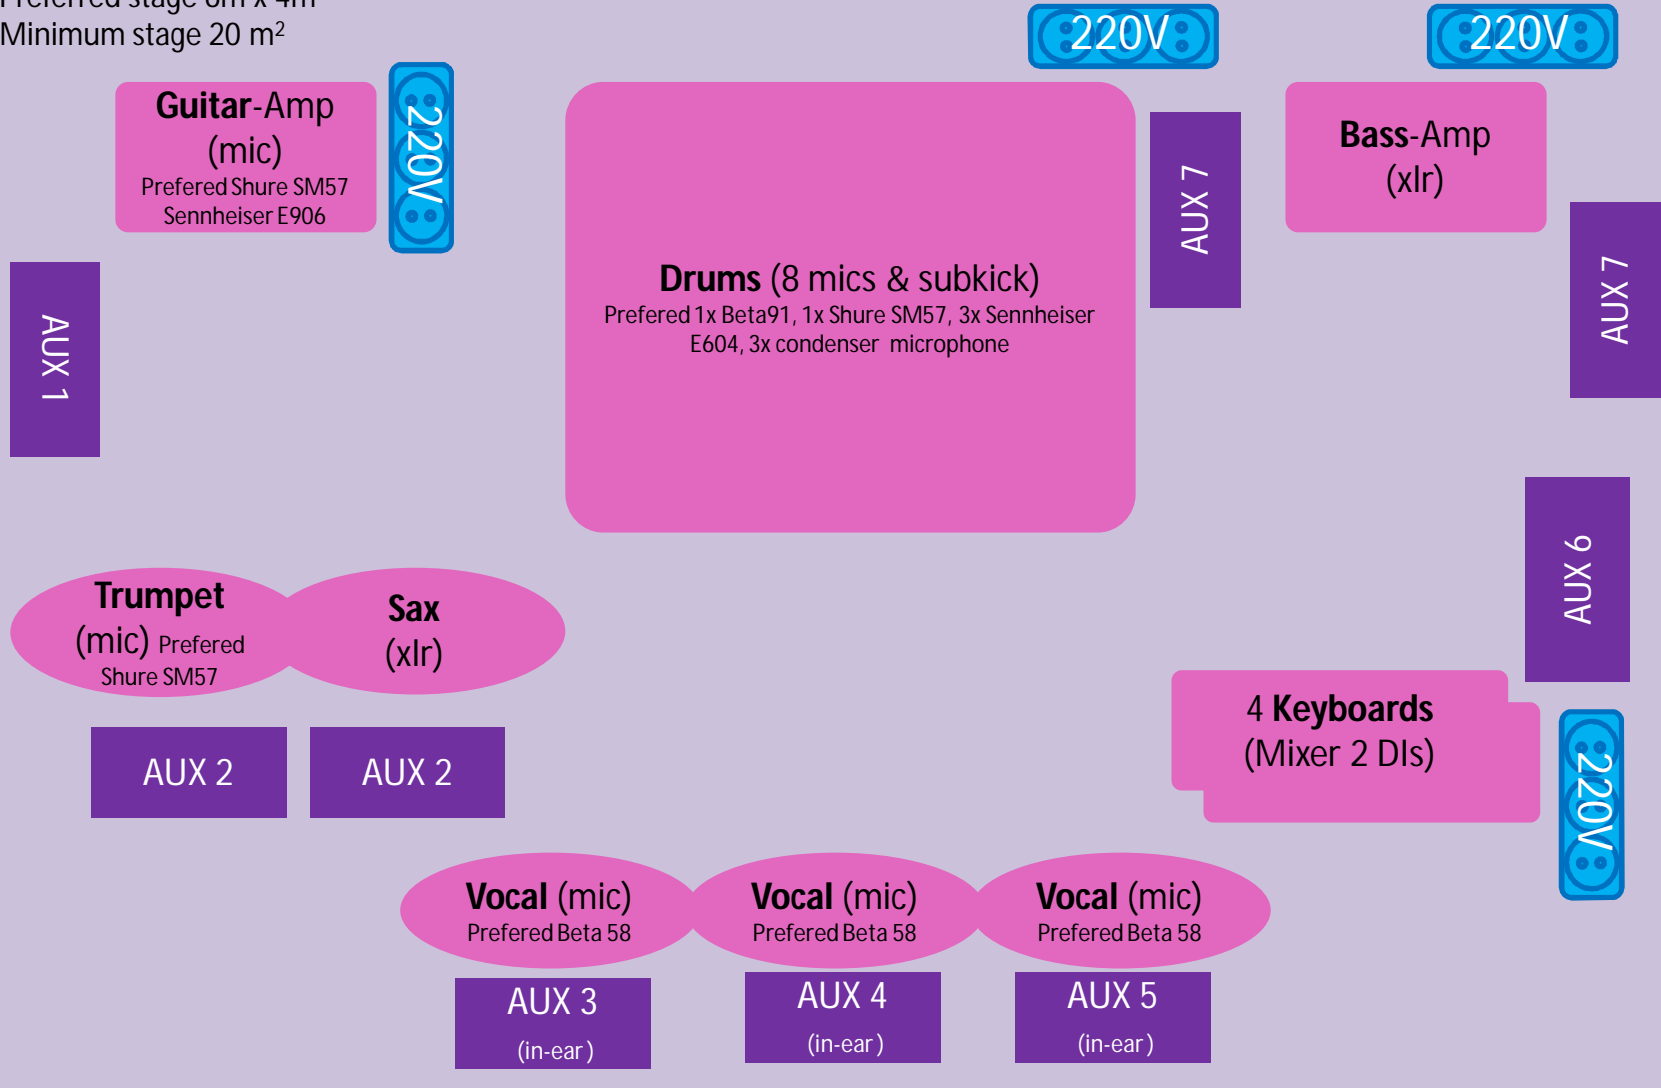

XEQUTIFZ Map

Preferred stage 6m x 4m
Minimum stage 20 m²

front

XEQUTIFZ

Input List

1	Subkick	xlr	own yamaha subkick
2	Kick	mic	
3	Snare	mic	
4	Hi-hat	mic	
5	Tom 1	mic	
6	Tom 2	mic	
7	Floor Tom 3	mic	
8	Overhead left	mic	
9	Overhead right	mic	
10	Bass guitar	xlr	
11	Electric guitar	mic	
12	Keyboard left di	di	own mixer
13	Keyboard right di	di	own mixer
14	Saxophone	xlr	own wireless mic
15	Trumpet	mic	
16	Vocal 1	xlr	own wireless mic
17	Vocal 2	mic	
18	Vocal 3	mic	
19	Spare	mic	
20			
21			

We have our own in-ear moitoring for the vocals

XEQUTIFZ

Add Requirements

- Backstage for 12 persons, or a place to sit for 12 persons and a change room
- Make-up mirror and table for ladies
- Water in the backstage and on the stage. Other drinks also appreciated.
- 60 minutes scheduled for the sound check
- Access for transport vehicles as reasonably possible