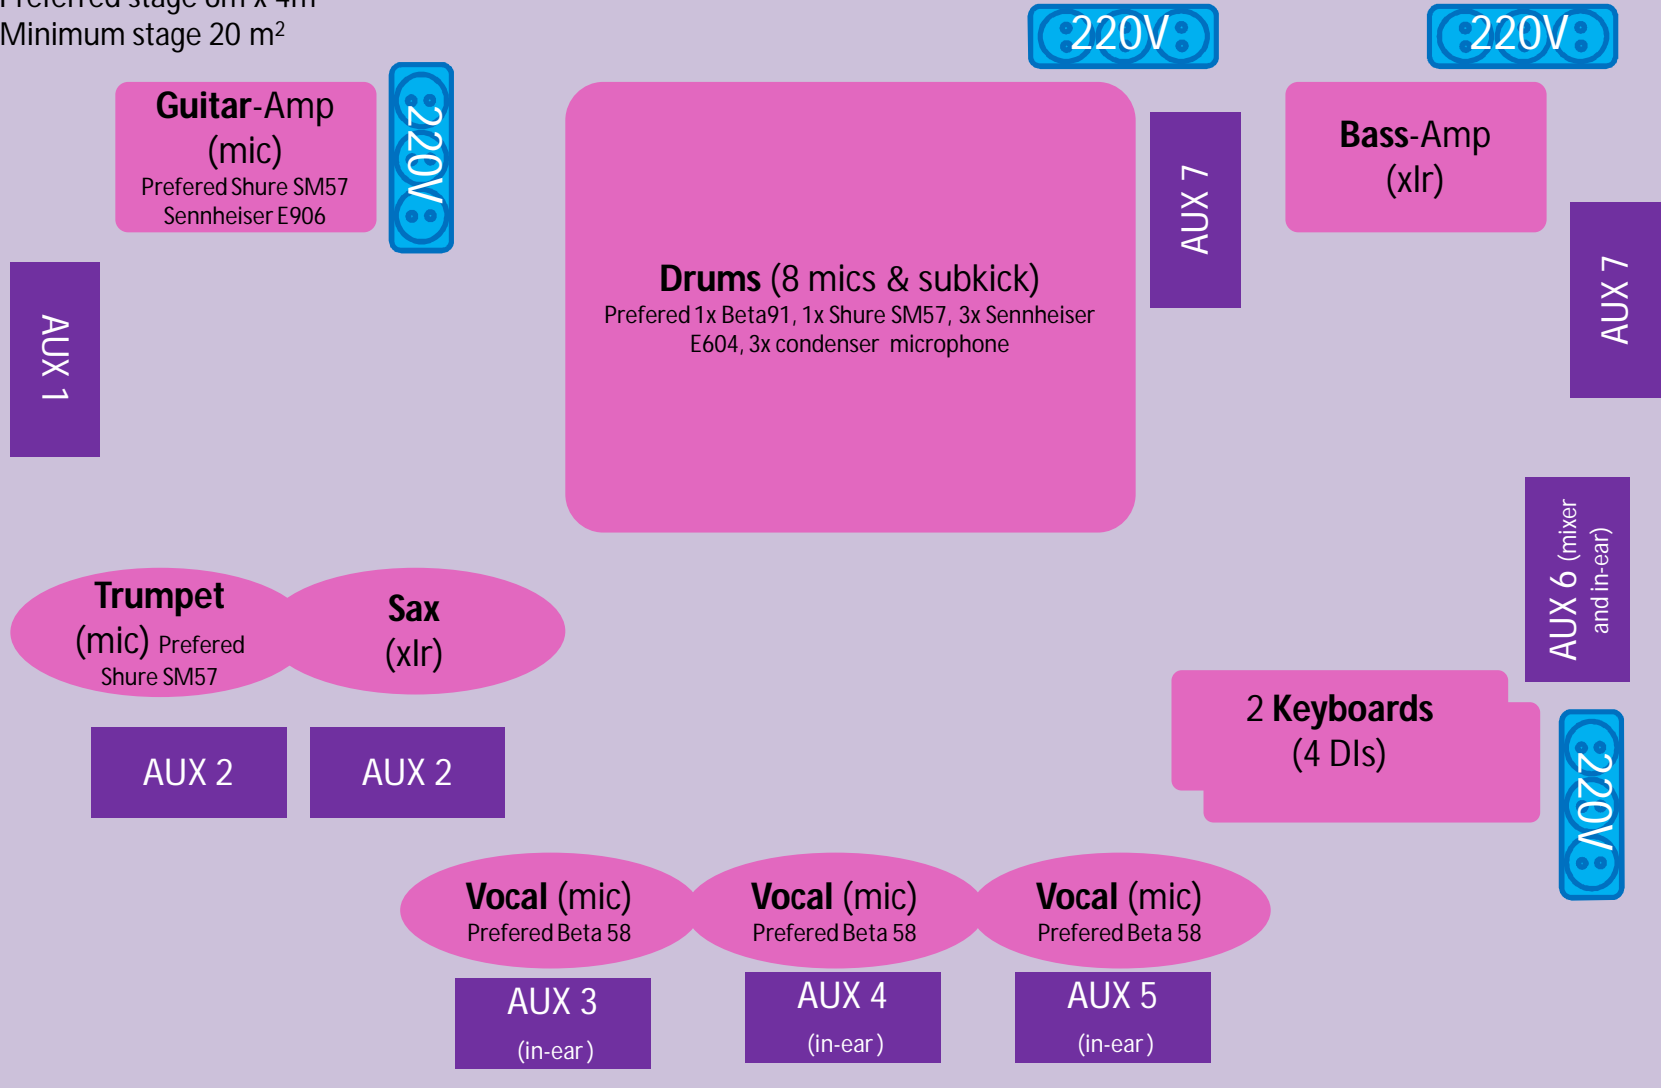

XEQUTIFZ Map

Preferred stage 6m x 4m
Minimum stage 20 m²

front

XEQUTIFZ

Input List

1	Subkick	xlr	own yamaha subkick
2	Kick	mic	
3	Snare	mic	
4	Hi-hat	mic	
5	Tom 1	mic	
6	Tom 2	mic	
7	Floor Tom 3	mic	
8	Overhead left	mic	
9	Overhead right	mic	
10	Bass guitar	xlr	
11	Electric guitar	mic	
12	Keyboard 1 left di	di	
13	Keyboard 1 right di	di	
14	Keyboard 2 left di	di	
15	Keyboard 2 right di	di	
16	Saxophone	xlr	own wireless mic
17	Trumpet	mic	
18	Vocal 1	xlr	own wireless mic
19	Vocal 2	mic	
20	Vocal 3	mic	
21	Spare	mic	

We have our own in-ear moitoring for the vocals

XEQUTIFZ

Add Requirements

- Backstage for 12 persons, or a place to sit for 12 persons and a change room
- Make-up mirror and table for ladies
- Water in the backstage and on the stage. Other drinks also appreciated.
- 60 minutes scheduled for the sound check
- Access for transport vehicles as reasonably possible